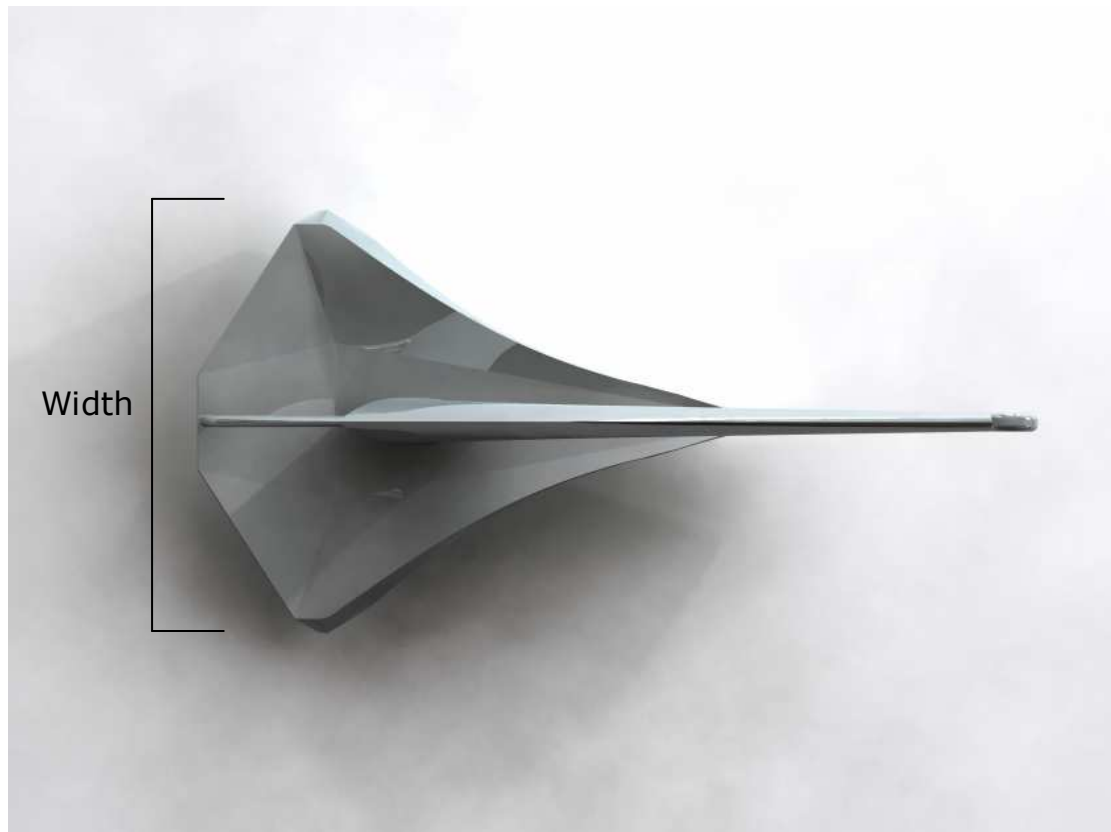

ULTRA ***ANCHORS***

& SPECIALIST ANCHORING EQUIPMENT

Ultra Anchors – Australia & NZ
PO BOX 751 Beenleigh Queensland 4207 Australia
Ph: (+617) 3382 0250 Fax: (+617) 3382 0087